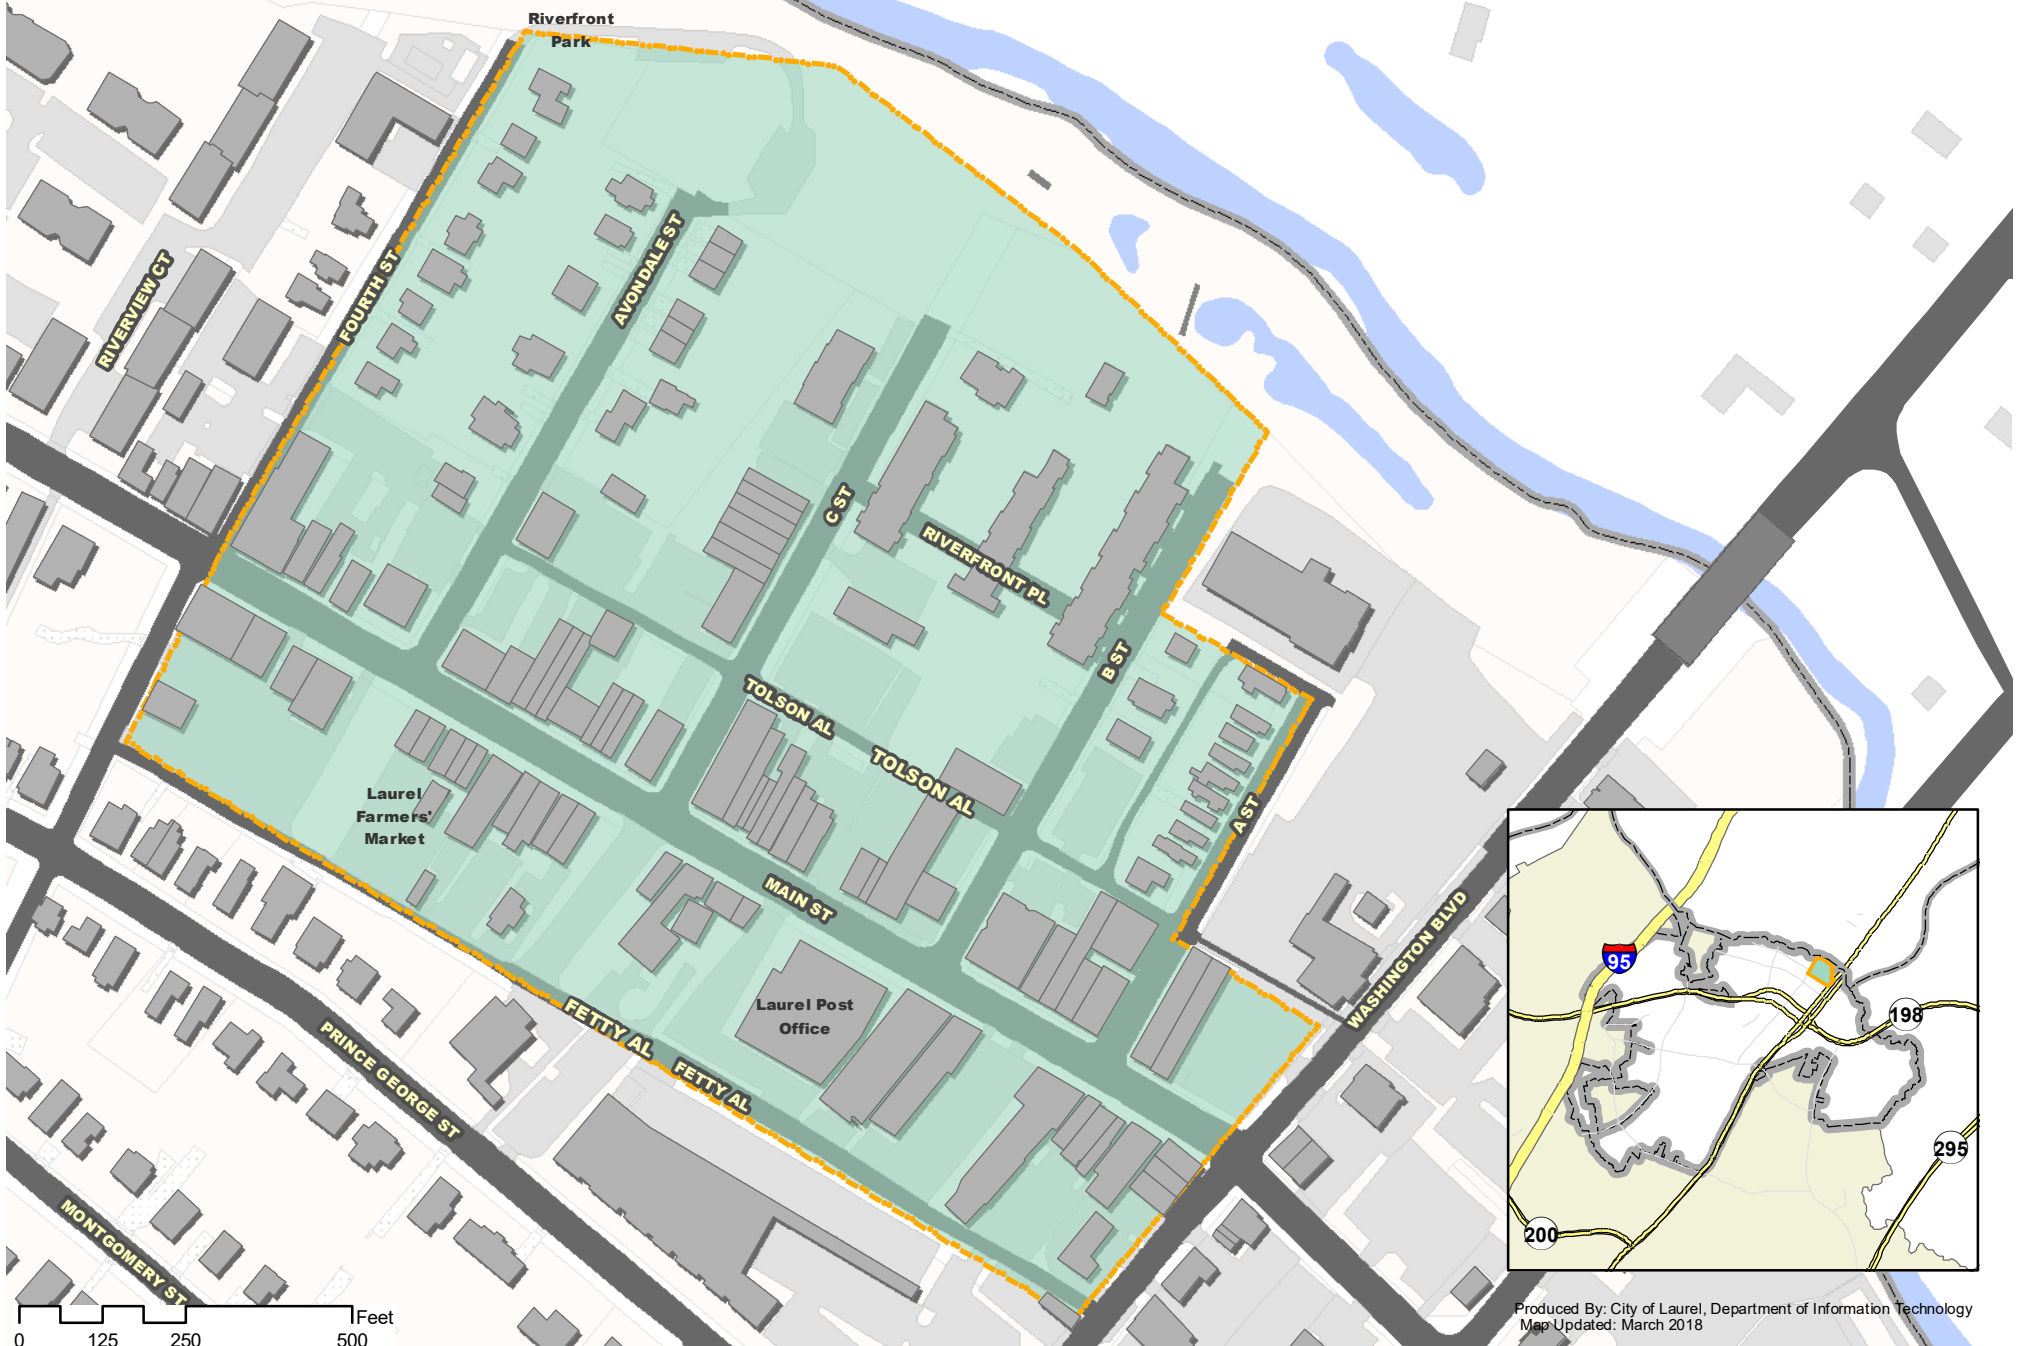

Arts & Entertainment Overlay District

City of Laurel, Maryland

Produced By: City of Laurel, Department of Information Technology
Map Updated: March 2018