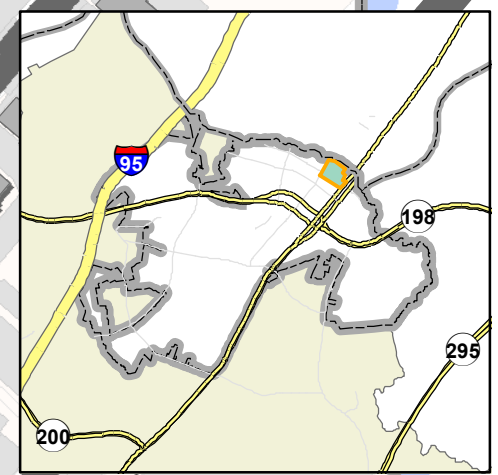

Arts & Entertainment Overlay District

City of Laurel, Maryland

Produced By: City of Laurel, Department of Information Technology
Map Updated: March 2018